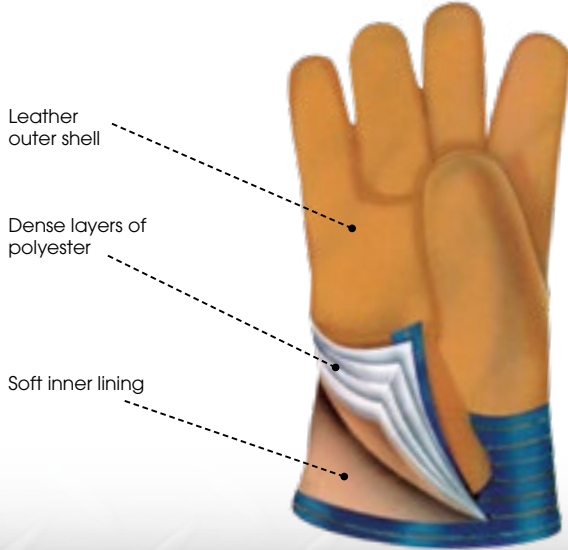

WINTER WORK GLOVES

Heatloc™

Heatloc™ lining consists of dense layers of polyester between leather outer shell and a soft inner lining for excellent thermal insulation

Heatloc™ lined gloves combine comfort and durability with excellent thermal protection, featuring dense layers of insulation between the tough leather outer shell, and the soft inner lining

- P2457**
- Premium grain pigskin
 - Heatloc™ lining
 - 3" heavy duty safety cuff
 - Sizes L-2XL

- P2459**
- Premium grain pigskin
 - Heatloc™ lining
 - 3" heavy duty safety cuff with pull-out knit wrist
 - Sizes L-2XL

Buyer's Choice

- 2452**
- Select shoulder split cowhide palm
 - Heatloc™ lining
 - Waterproof inner lining
 - 3" heavy duty safety cuff
 - Sizes L-XL

- 2462**
- Split cowhide patched palm
 - Soft fleece lining
 - 3" safety cuff
 - Sizes L-XL